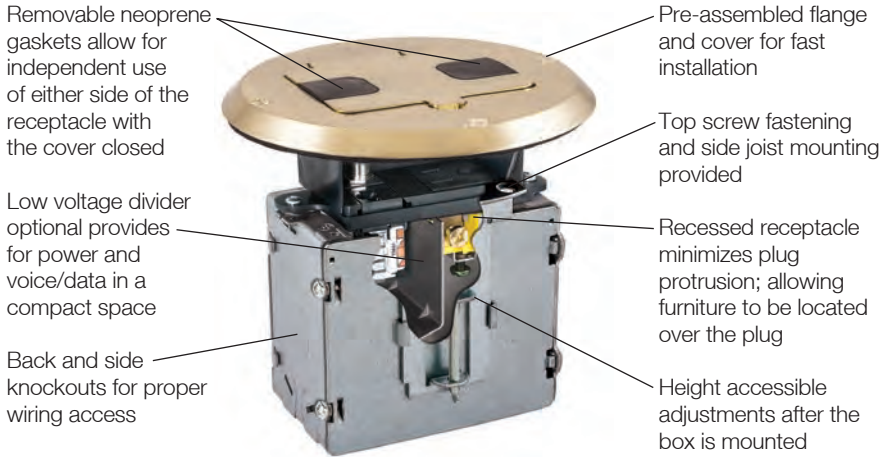

Floor Boxes Flush Floor Boxes for Wooden Floors

Residential Delivery Systems

Note: Template cutout provided with instructions for proper installation.