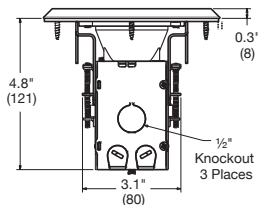

RF515BR

RF506BR

Drop-In Floor Box for Structural Wood Floors

Description	Material	Rating	Cat. Number
Drop-in floor box; mounts in 2.50 inch hole opening; includes solid brass cover; single 125V tamper-resistant receptacle; optional device mounts for two voice/data video ports; suitable for feed through circuitry; impact resistant box.	Solid Brass	15 Amp	RF151R
	Solid Brass	20 Amp	RF201R

RF500

Dimensions Inches (mm)

Wood Floor Boxes

Drop-In Floor Box

RF151R

Dimensions in Inches (mm)