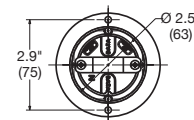

RF515BR

RF506BR

Drop-In Floor Box for Structural Wood Floors

Description	Material	Rating	Cat. Number
Drop-in floor box; mounts in 2.50 inch hole opening; includes solid brass cover; single 125V tamper-resistant receptacle; optional device mounts for two voice/data video ports; suitable for feed through circuitry; impact resistant box.	Solid Brass	15 Amp	RF151R
	Solid Brass	20 Amp	RF201R

RF500

Dimensions Inches (mm)

Wood Floor Boxes

Drop-In Floor Box

RF151R

Dimensions in Inches (mm)