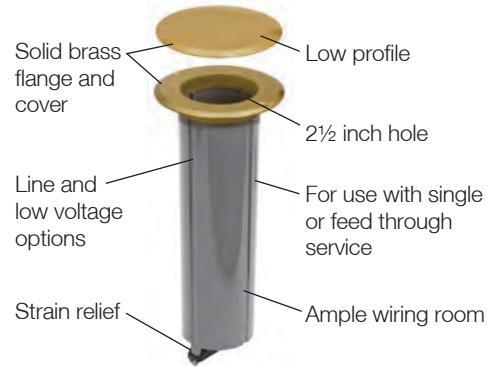

Drop-In Floor Box