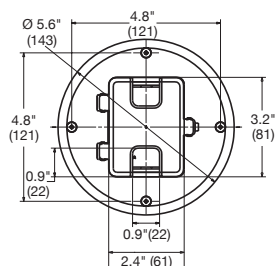

RF515BR

RF506BR

Drop-In Floor Box for Structural Wood Floors

Description	Material	Rating	Cat. Number
Drop-in floor box; mounts in 2.50 inch hole opening; includes solid brass cover; single 125V tamper-resistant receptacle; optional device mounts for two voice/data video ports; suitable for feed through circuitry; impact resistant box.	Solid Brass	15 Amp	RF151R
	Solid Brass	20 Amp	RF201R

RF500

Dimensions Inches (mm)

Wood Floor Boxes

Drop-In Floor Box

RF151R

Dimensions in Inches (mm)