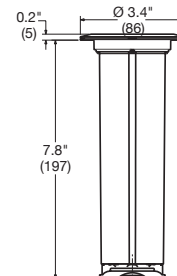

RF515BR

RF506BR

Drop-In Floor Box for Structural Wood Floors

Description	Material	Rating	Cat. Number
Drop-in floor box; mounts in 2.50 inch hole opening; includes solid brass cover; single 125V tamper-resistant receptacle; optional device mounts for two voice/data video ports; suitable for feed through circuitry; impact resistant box.	Solid Brass	15 Amp	RF151R
	Solid Brass	20 Amp	RF201R

RF500

Dimensions Inches (mm)

Wood Floor Boxes

Drop-In Floor Box

RF151R

Dimensions in Inches (mm)